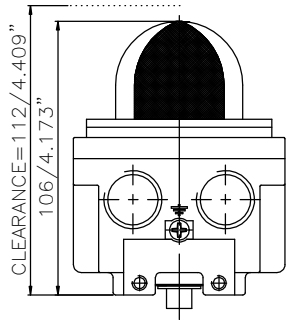

FLAT ALUMINUM OR RESIN COVER WITH ARROW INDICATOR

PHAROS ALUMINUM OR RESIN COVER WITH ARROW INDICATOR

FLAT ALUMINUM OR RESIN COVER WITHOUT INDICATOR

FLAT TRANSPARENT PC COVER WITH ARROW INDICATOR

PHAROS TRANSPARENT PC COVER WITH DOME INDICATOR

LOW PROFILE SHAFT

NAMUR SHAFT EN15714

DOUBLE "D" SHAF