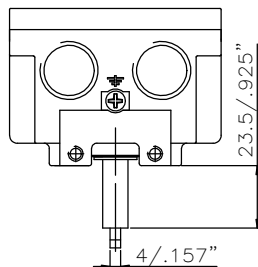

FLAT ALUMINUM OR RESIN COVER WITH ARROW INDICATOR

PHAROS ALUMINUM OR RESIN COVER WITH ARROW INDICATOR

FLAT ALUMINUM OR RESIN COVER WITHOUT INDICATOR

FLAT TRANSPARENT PC COVER WITH ARROW INDICATOR

PHAROS TRANSPARENT PC COVER WITH DOME INDICATOR

LOW PROFILE SHAFT

NAMUR SHAFT EN15714

DOUBLE "D" SHAF