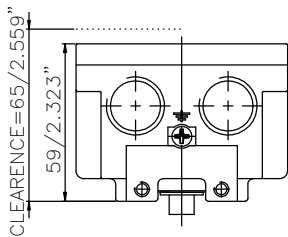

FLAT ALUMINUM OR RESIN COVER WITH ARROW INDICATOR

PHAROS ALUMINUM OR RESIN COVER WITH ARROW INDICATOR

FLAT ALUMINUM OR RESIN COVER WITHOUT INDICATOR

FLAT TRANSPARENT PC COVER WITH ARROW INDICATOR

PHAROS TRANSPARENT PC COVER WITH DOME INDICATOR

LOW PROFILE SHAFT

NAMUR SHAFT EN15714

DOUBLE "D" SHAF