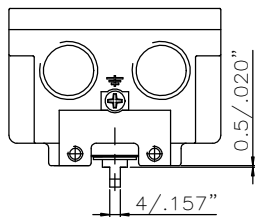

FLAT ALUMINUM OR RESIN COVER WITH ARROW INDICATOR

PHAROS ALUMINUM OR RESIN COVER WITH ARROW INDICATOR

FLAT ALUMINUM OR RESIN COVER WITHOUT INDICATOR

FLAT TRANSPARENT PC COVER WITH ARROW INDICATOR

PHAROS TRANSPARENT PC COVER WITH DOME INDICATOR

LOW PROFILE SHAFT

NAMUR SHAFT EN15714

DOUBLE "D" SHAF