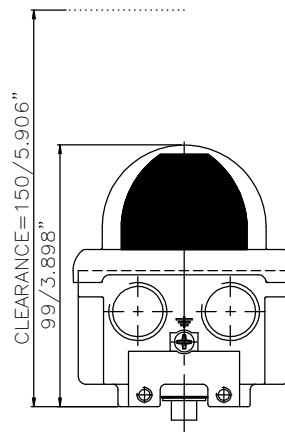

FLAT ALUMINUM OR RESIN COVER WITH ARROW INDICATOR

PHAROS ALUMINUM OR RESIN COVER WITH ARROW INDICATOR

FLAT ALUMINUM OR RESIN COVER WITHOUT INDICATOR

FLAT TRANSPARENT PC COVER WITH ARROW INDICATOR

PHAROS TRANSPARENT PC COVER WITH DOME INDICATOR

LOW PROFILE SHAFT

NAMUR SHAFT EN15714

DOUBLE "D" SHAF