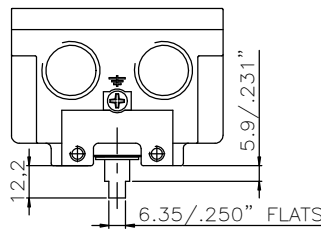

FLAT ALUMINUM OR RESIN COVER WITH ARROW INDICATOR

PHAROS ALUMINUM OR RESIN COVER WITH ARROW INDICATOR

FLAT ALUMINUM OR RESIN COVER WITHOUT INDICATOR

FLAT TRANSPARENT PC COVER WITH ARROW INDICATOR

PHAROS TRANSPARENT PC COVER WITH DOME INDICATOR

LOW PROFILE SHAFT

NAMUR SHAFT EN15714

DOUBLE "D" SHAF