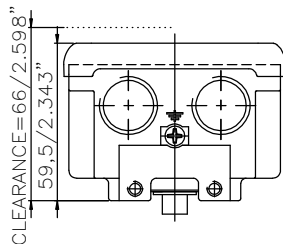

FLAT ALUMINUM OR RESIN COVER WITH ARROW INDICATOR

PHAROS ALUMINUM OR RESIN COVER WITH ARROW INDICATOR

FLAT ALUMINUM OR RESIN COVER WITHOUT INDICATOR

FLAT TRANSPARENT PC COVER WITH ARROW INDICATOR

PHAROS TRANSPARENT PC COVER WITH DOME INDICATOR

LOW PROFILE SHAFT

NAMUR SHAFT EN15714

DOUBLE "D" SHAF