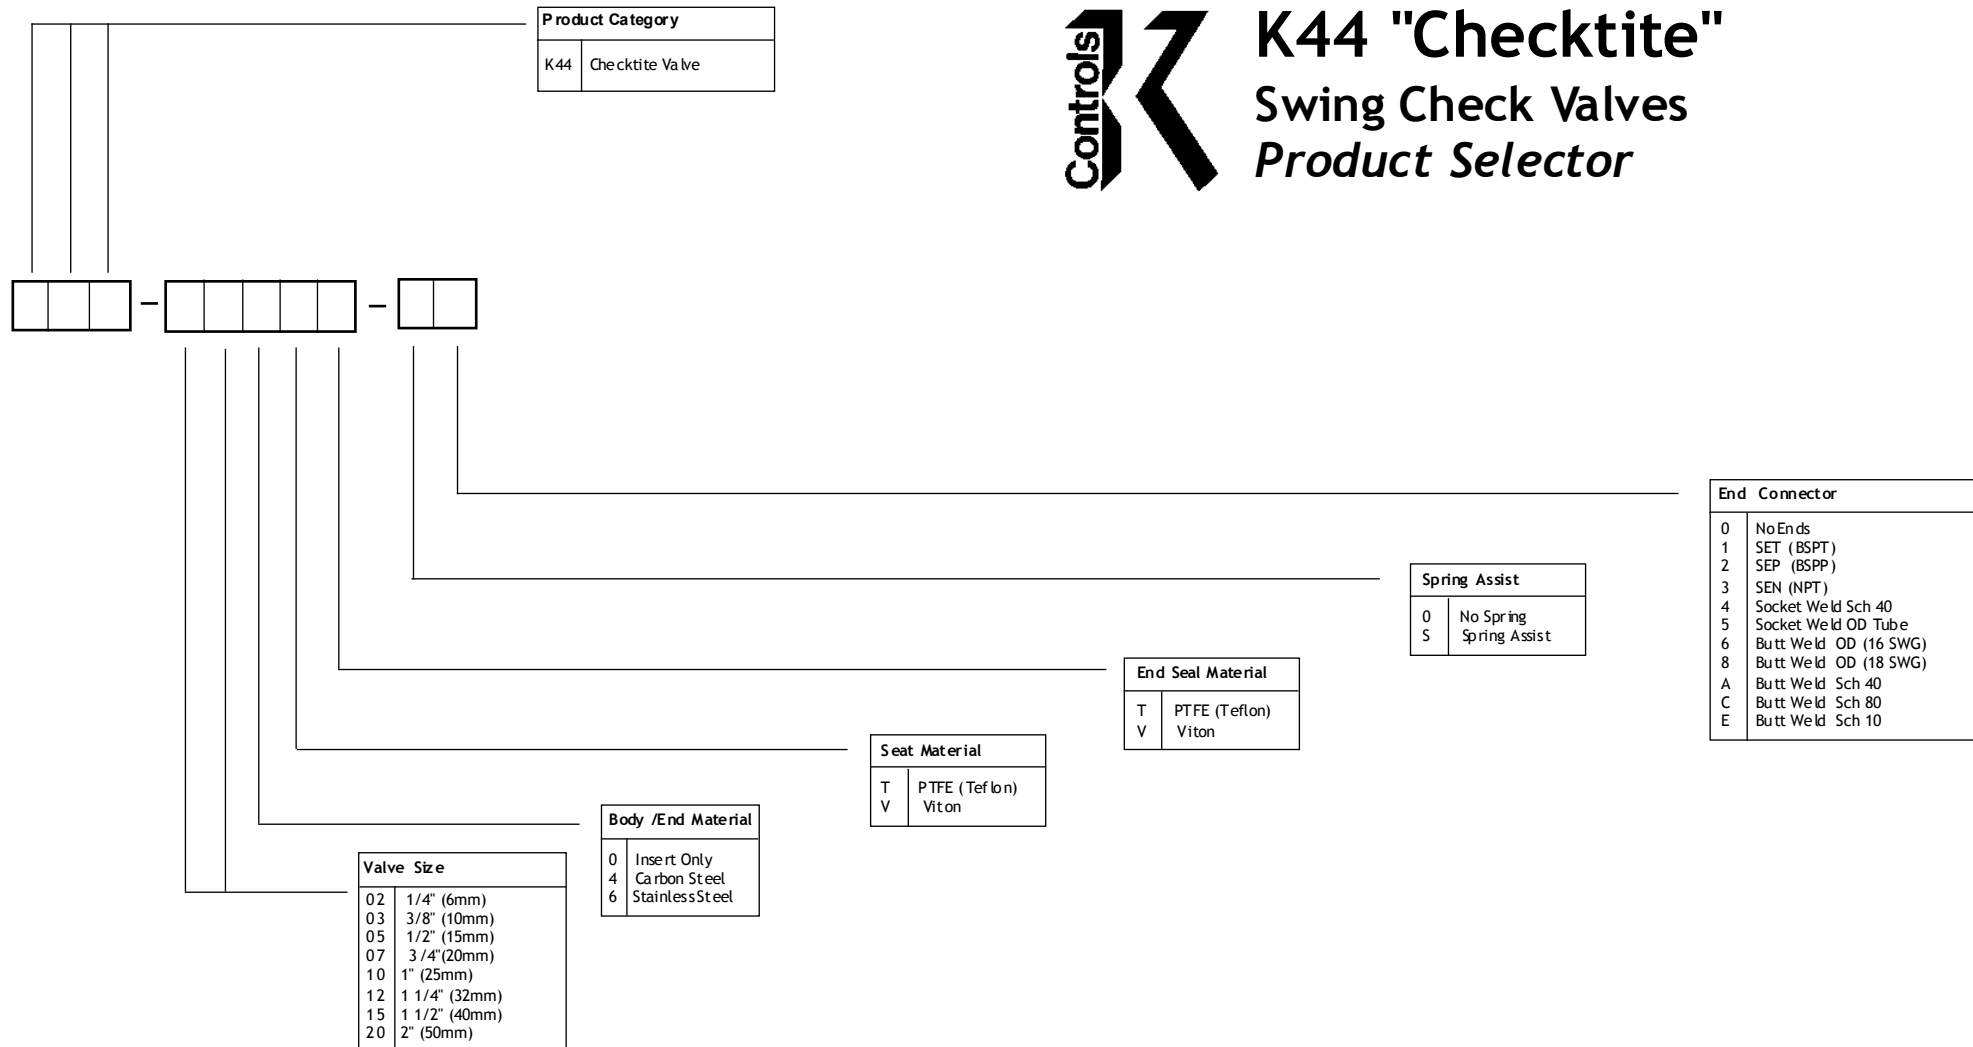

K44 "Checktite" Swing Check Valves Product Selector

BS EN ISO 9001—CERTIFICATE No 3723